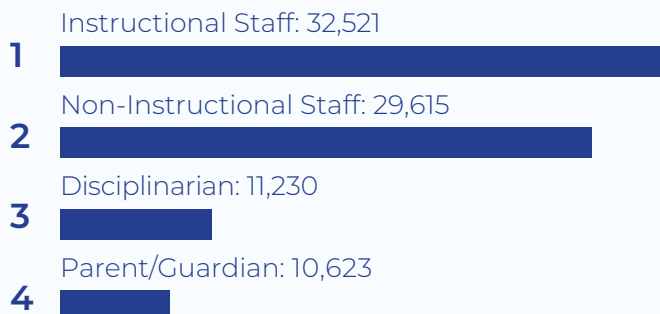

# Pennsylvania Student Assistance Programs 2022-23

PA Network for Student Assistance Services (PNSAS)

100,435  
Referrals

32.2%  
of referrals are for  
Elementary SAP  
(32,310)

## Top 4 Incoming Referral Sources