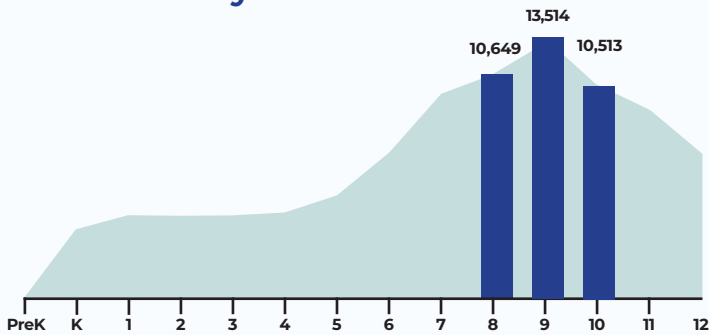

Referrals by Grade*